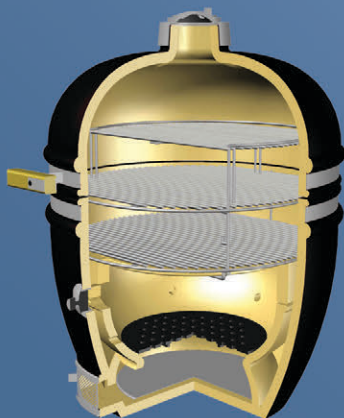

Multi-Level Cooking